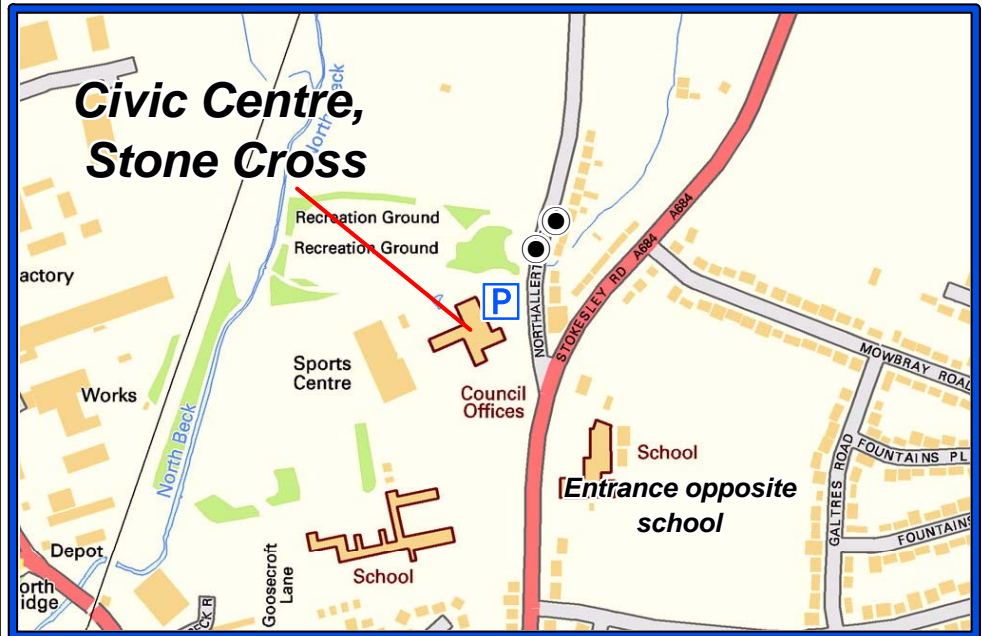

# Hambleton District Council

-  Visitor Parking at Stone Cross
-  Northallerton National Rail Station
-  Bus Stops

Civic Centre  
Northallerton Road  
Brompton  
North Yorkshire  
DL6 2UU