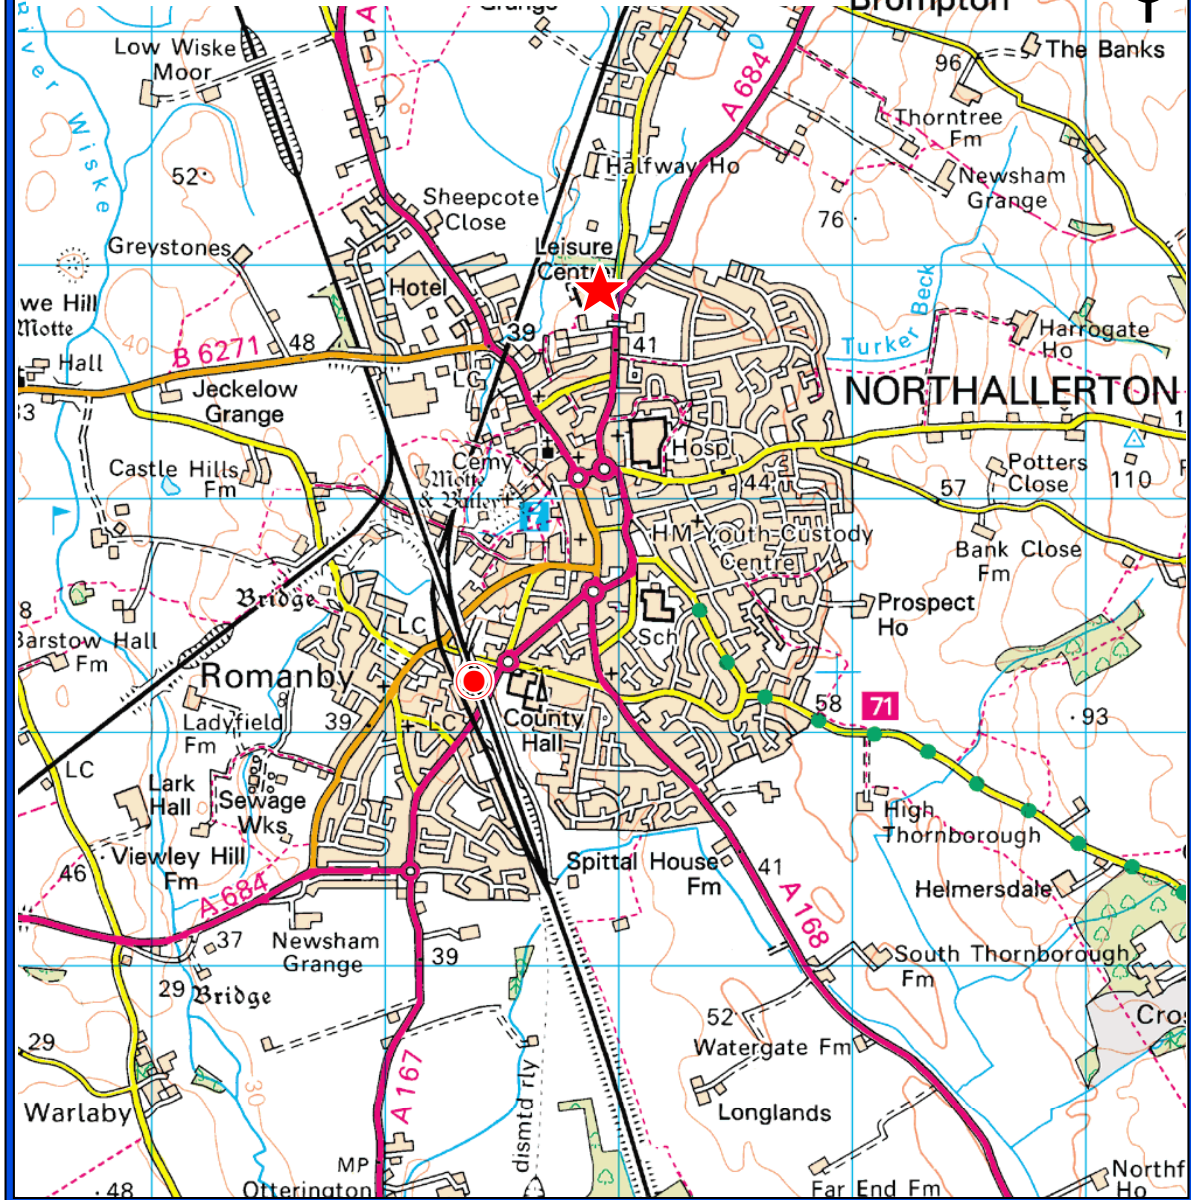

# Hambleton District Council

-  Visitor Parking at Stone Cross
-  Northallerton National Rail Station
-  Bus Stops

Civic Centre  
Northallerton Road  
Brompton  
North Yorkshire  
DL6 2UU